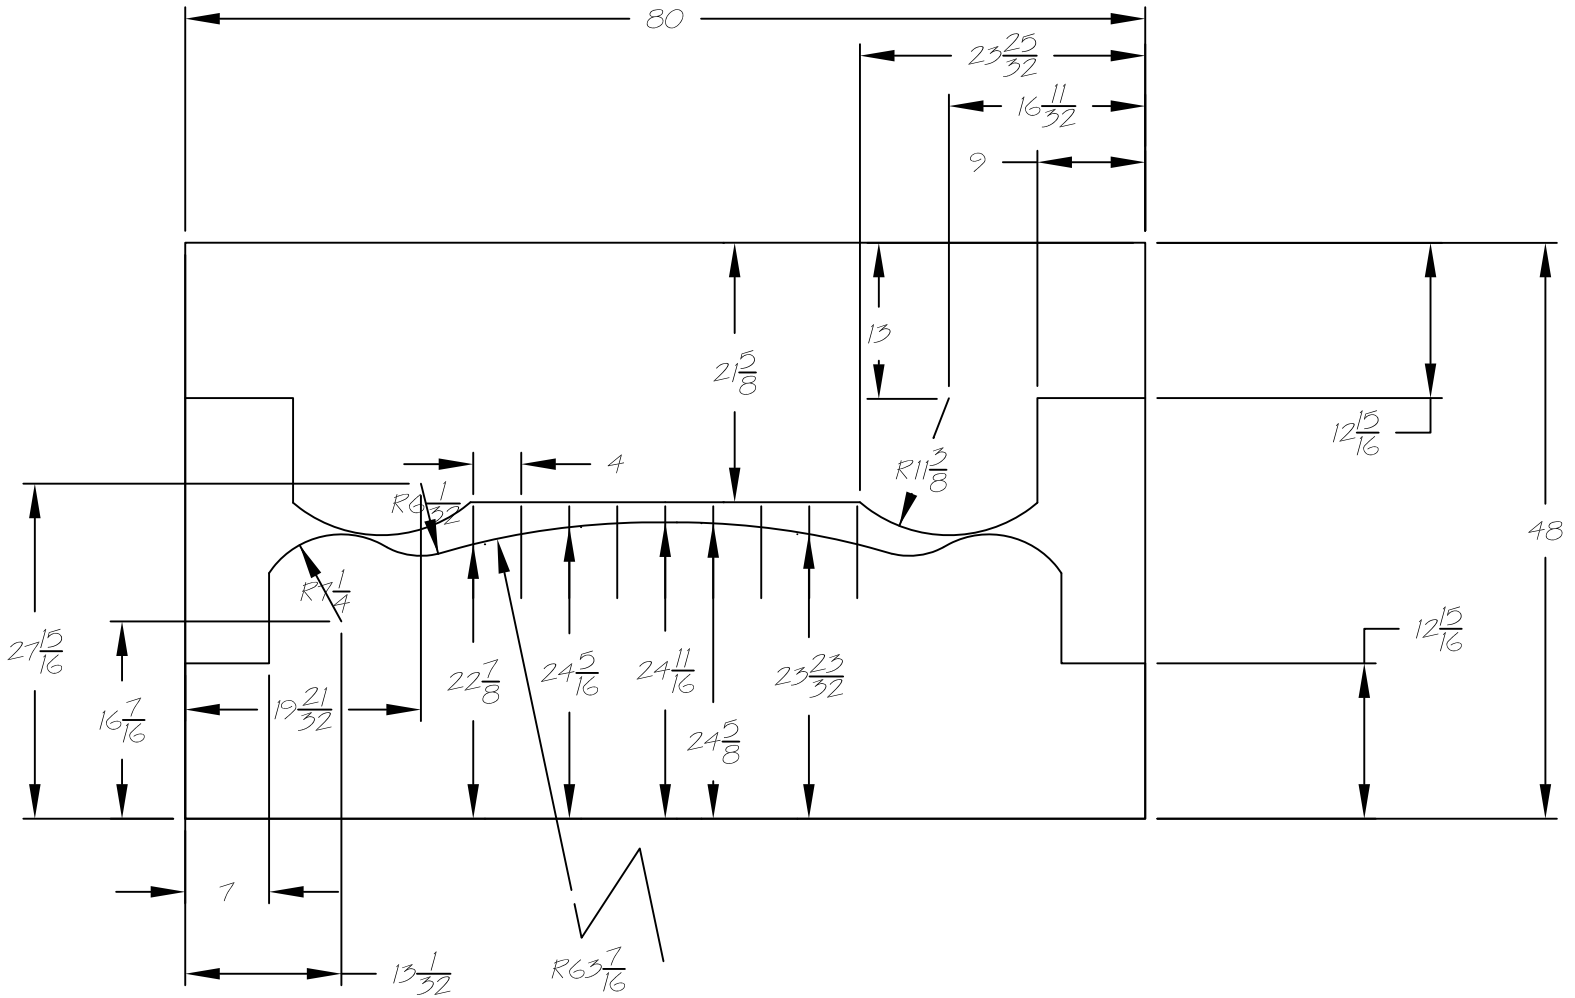

by Paul Proefrock
 www.3x2csx.com

*Hurricane Cobra
Body Buck Forms*

4" Caster
 5" overall height
 Fixed casters on one end
 Pivoting casters on opposite end

by Paul Proefrock
 www.3x2csx.com

Hurricane Cobra
Body Buck Forms