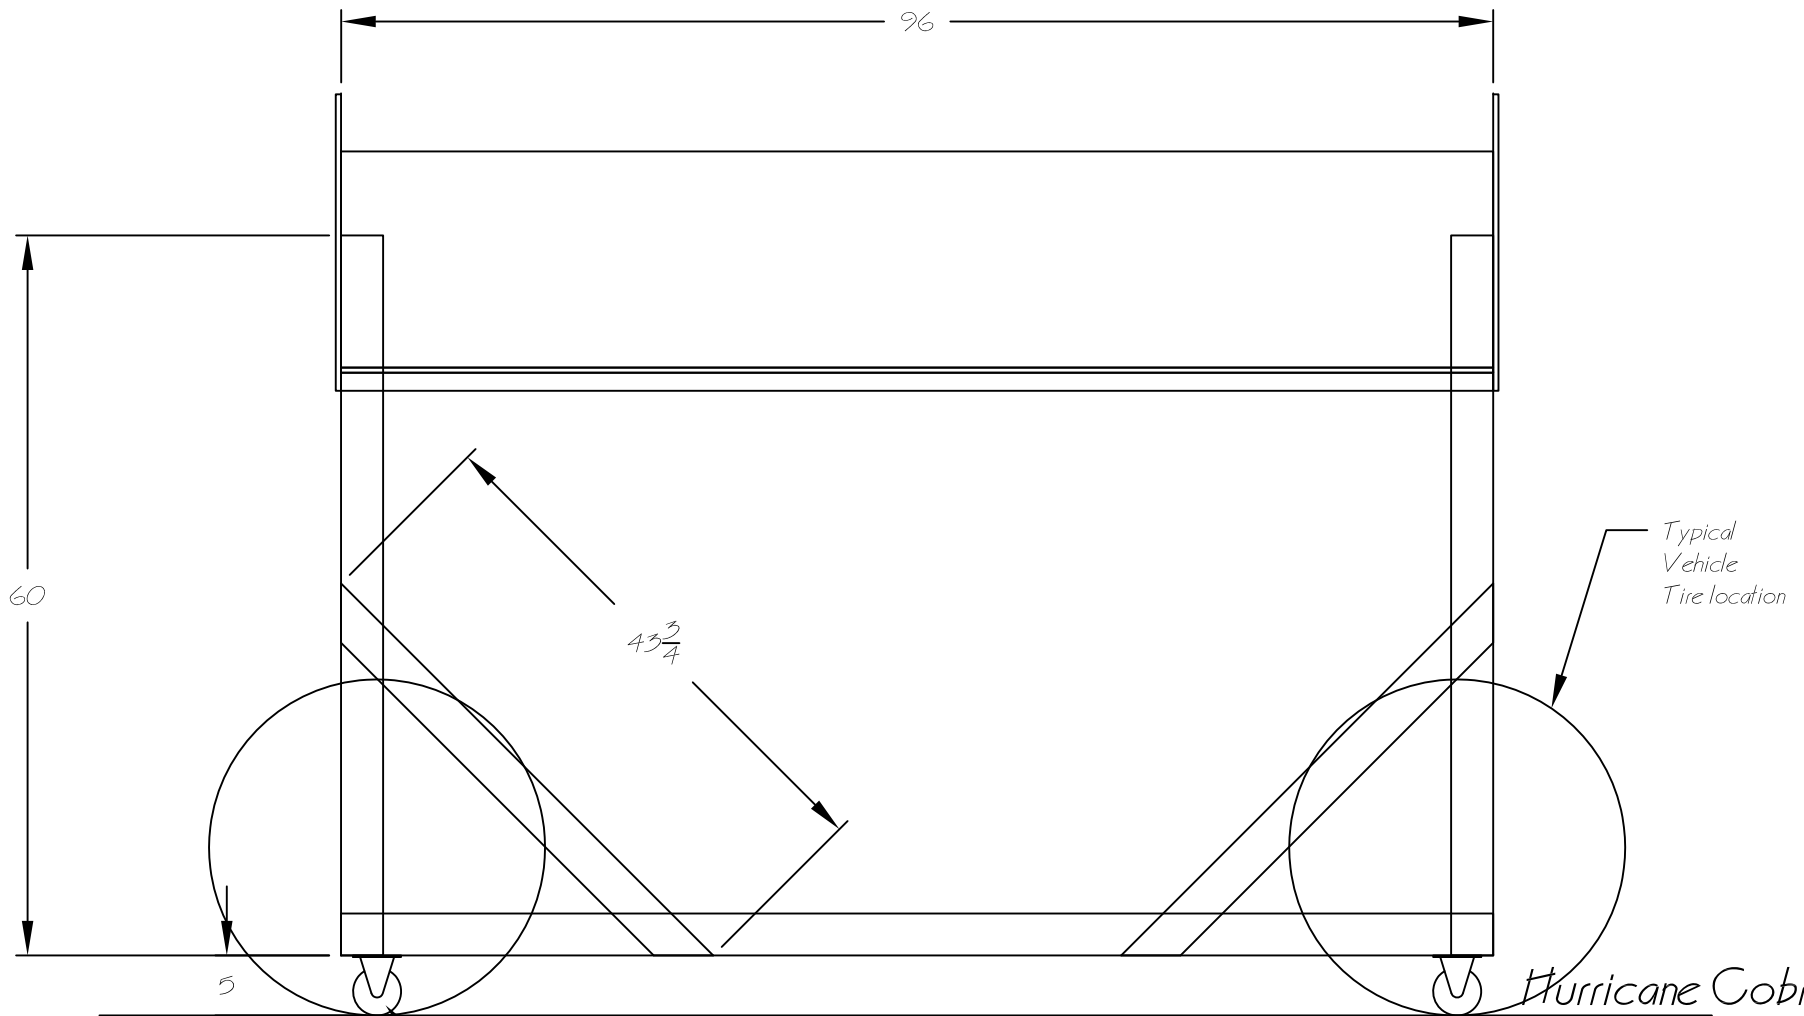

by Paul Proefrock
 www.3x2csx.com

*Hurricane Cobra
Body Buck Forms*

4" Caster
 5" overall height
 Fixed casters on one end
 Pivoting casters on opposite end

by Paul Proefrock
 www.3x2csx.com

Hurricane Cobra
Body Buck Forms